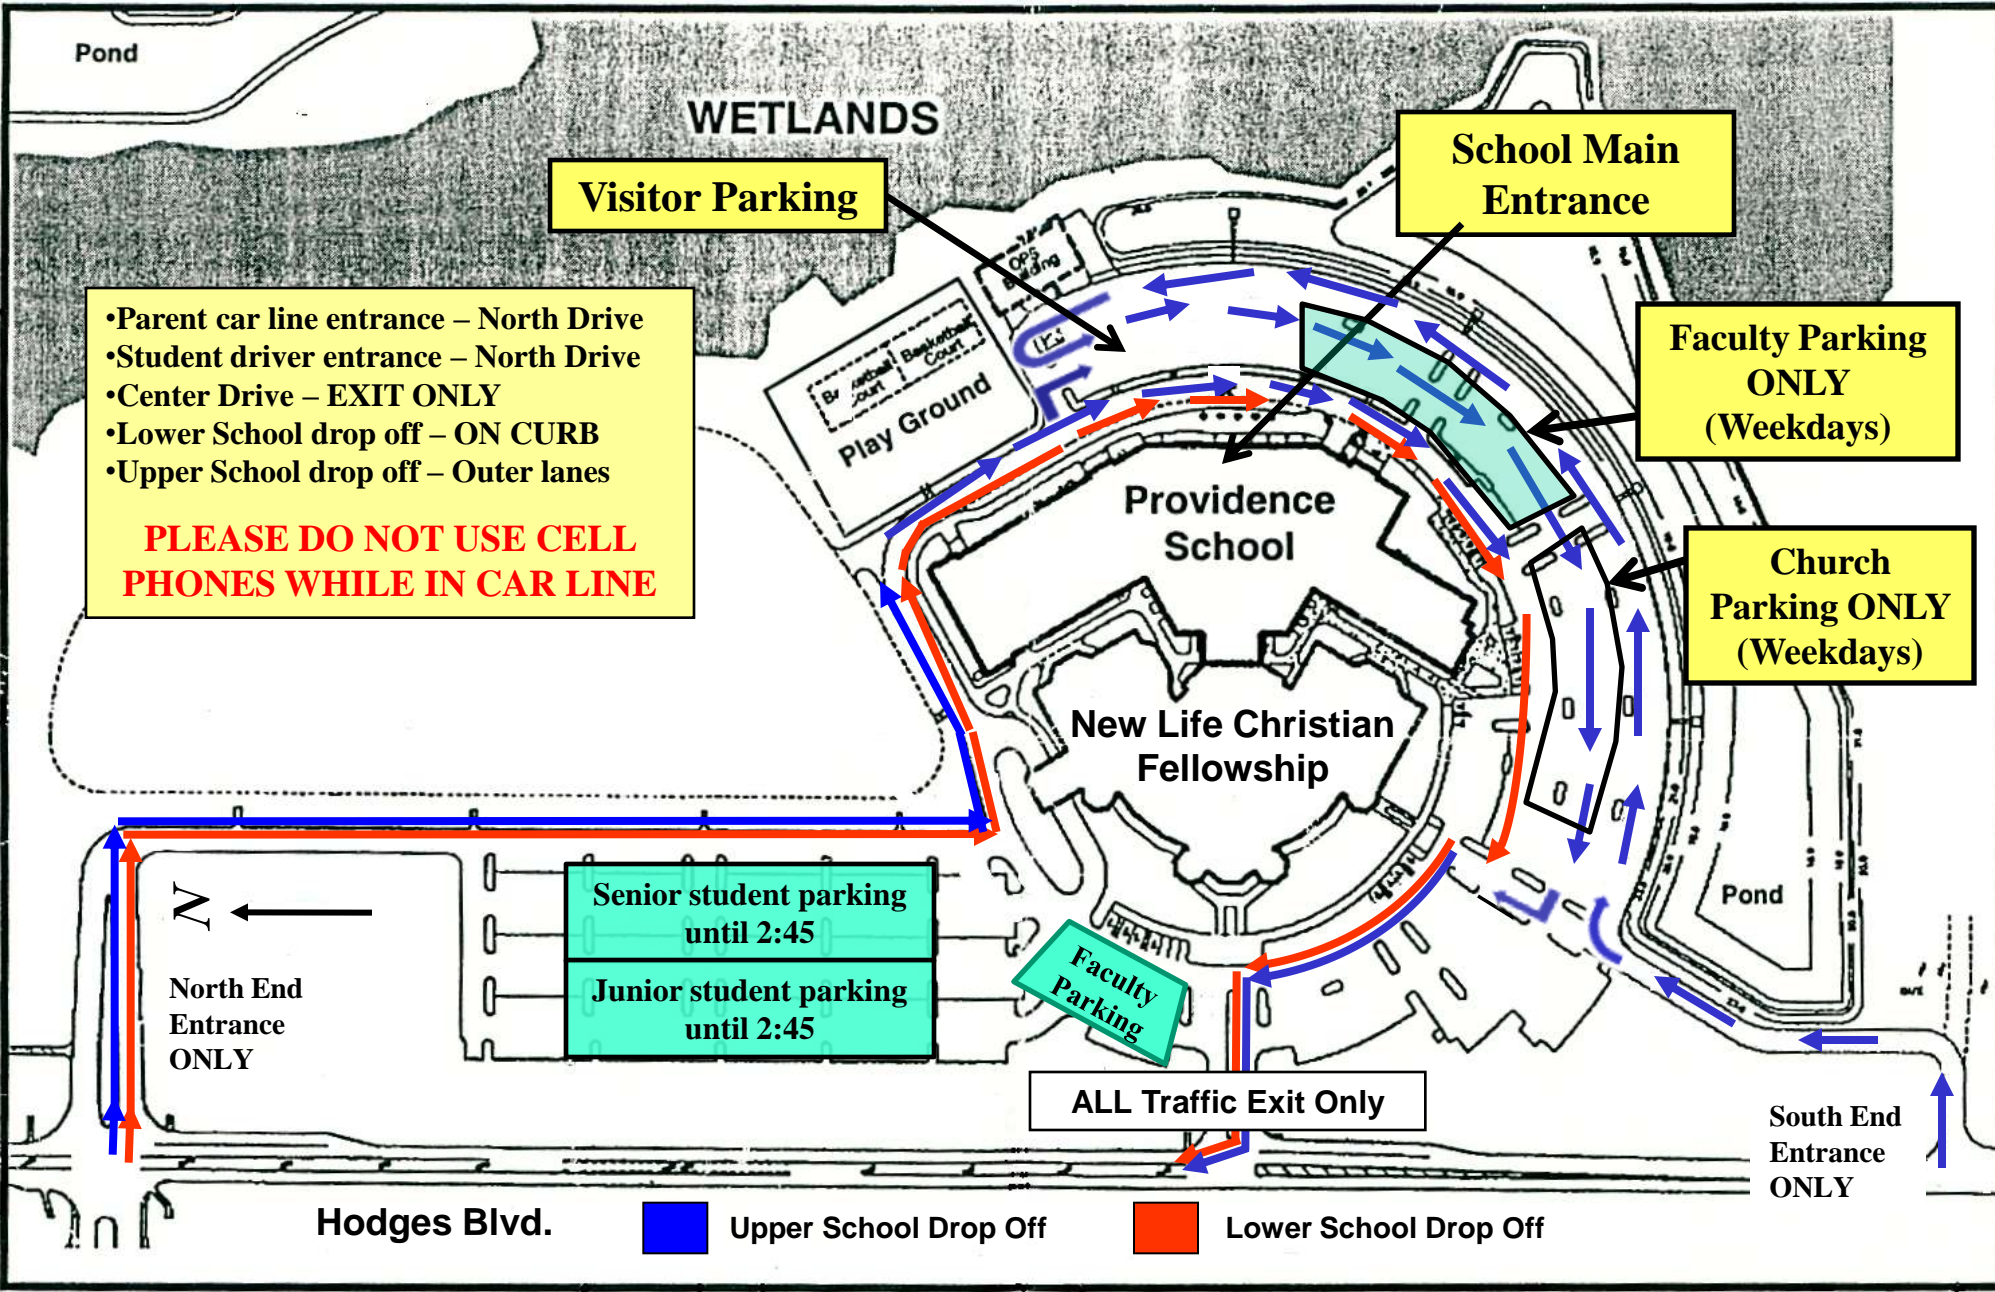

PROVIDENCE SCHOOL PARKING MAP

- Parent car line entrance – North Drive
 - Student driver entrance – North Drive
 - Center Drive – EXIT ONLY
 - Lower School drop off – ON CURB
 - Upper School drop off – Outer lanes
- PLEASE DO NOT USE CELL PHONES WHILE IN CAR LINE**