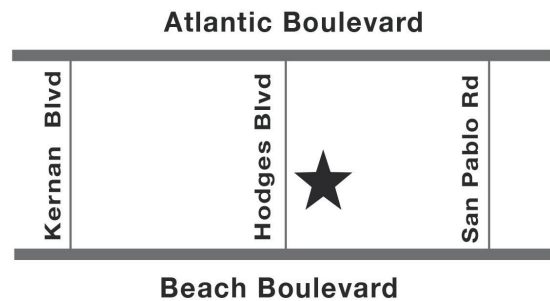

GENERAL ADMISSION:

$20/adults

$10/students

PROV ALUMNI: $15*

VIP EXPERIENCE : **$40**

- Priority Seating in VIP Section
- Private restrooms
- Early access - Doors open at 6 PM
- VIP Mermaid Reception
- Character experience with photos
- Special prizes

*For discount code email: alumni@prov.org

Get your tickets at www.prov.org/mermaid/

Thank you for supporting Providence School's Musical Theatre Department. Your patronage allows us to grow and expand our programs and also provides educational opportunities that have led to college scholarships for our students. *The Little Mermaid* is presented through special arrangement with Music Theatre International (MTI), 421 West 54th Street, New York, NY 10019, Tel.: (212) 541-4684 Fax: (212) 397-4684, www.MTIShows.com.