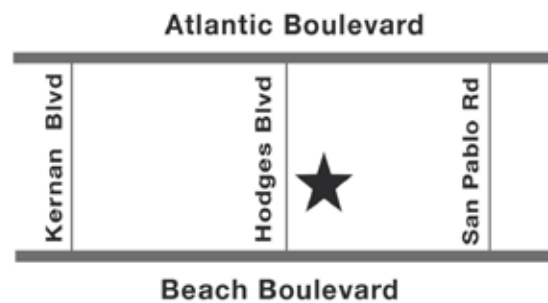

Get your tickets at www.prov.org/theprov/rain

Providence School Theatre department's productions are funded by ticket sales. Your patronage allows us to grow and expand our programs and also provides educational opportunities that have led to college scholarships for our students. Thank you for supporting Providence School's Theatre department. *Singin' In The Rain* is presented through special arrangement with Music Theatre International (MTI), 421 West 54th Street, New York, NY 10019, Tel.: (212) 541-4684 Fax: (212) 397-4684, www.MTIShows.com.